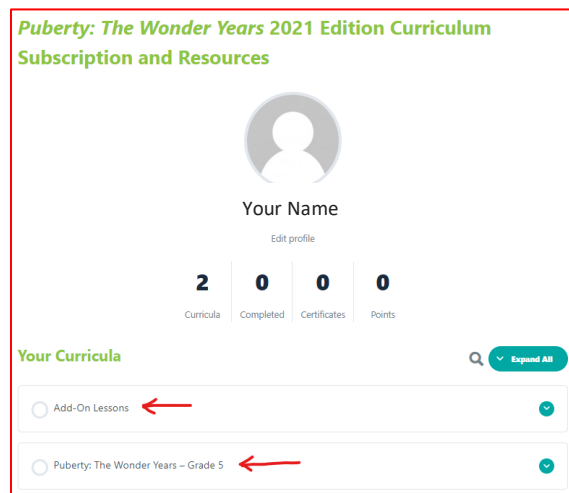

LAUSD Directions for Accessing Your *Puberty: The Wonder Years* Curriculum

Directions: Please follow these steps to access your *Puberty: Wonder Years* curriculum subscription.

Step 1: Go to <https://pubertycurriculum.com/> and click on “Teacher Login” at the top of the page.

Step 2: Your Teacher Login page will open. Log in using your LAUSD login credentials.

Step 3: Find your curriculum subscriptions by scrolling down. Find the ones labeled “Puberty: The Wonder Years – Grade 5” and “Add-On Lessons E & F.” Click on your curriculum titles to open the files.