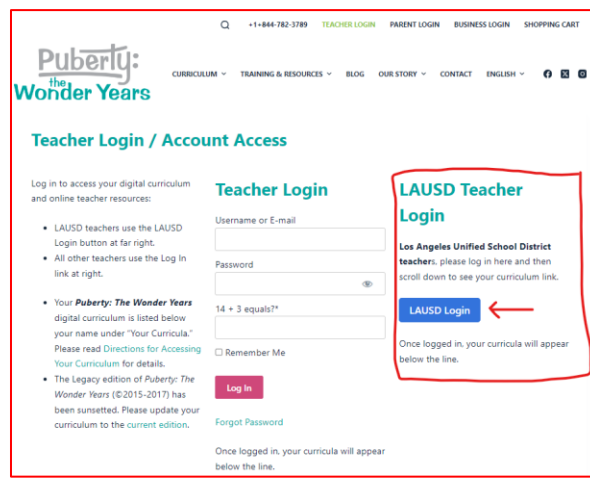

LAUSD Directions for Accessing Your *Puberty: The Wonder Years* Curriculum

Directions: Please follow these steps to access your *Puberty: Wonder Years* curriculum subscription.

Step 1: Go to <https://pubertycurriculum.com/> and click on “Teacher Login” at the top of the page.

Step 2: Your Teacher Login page will open. Log in using your LAUSD login credentials.

Step 3: Find your curriculum subscriptions by scrolling down. Find the ones labeled “Puberty: The Wonder Years – Grade 5” and “Add-On Lessons E & F.” Click on your curriculum titles to open the files.